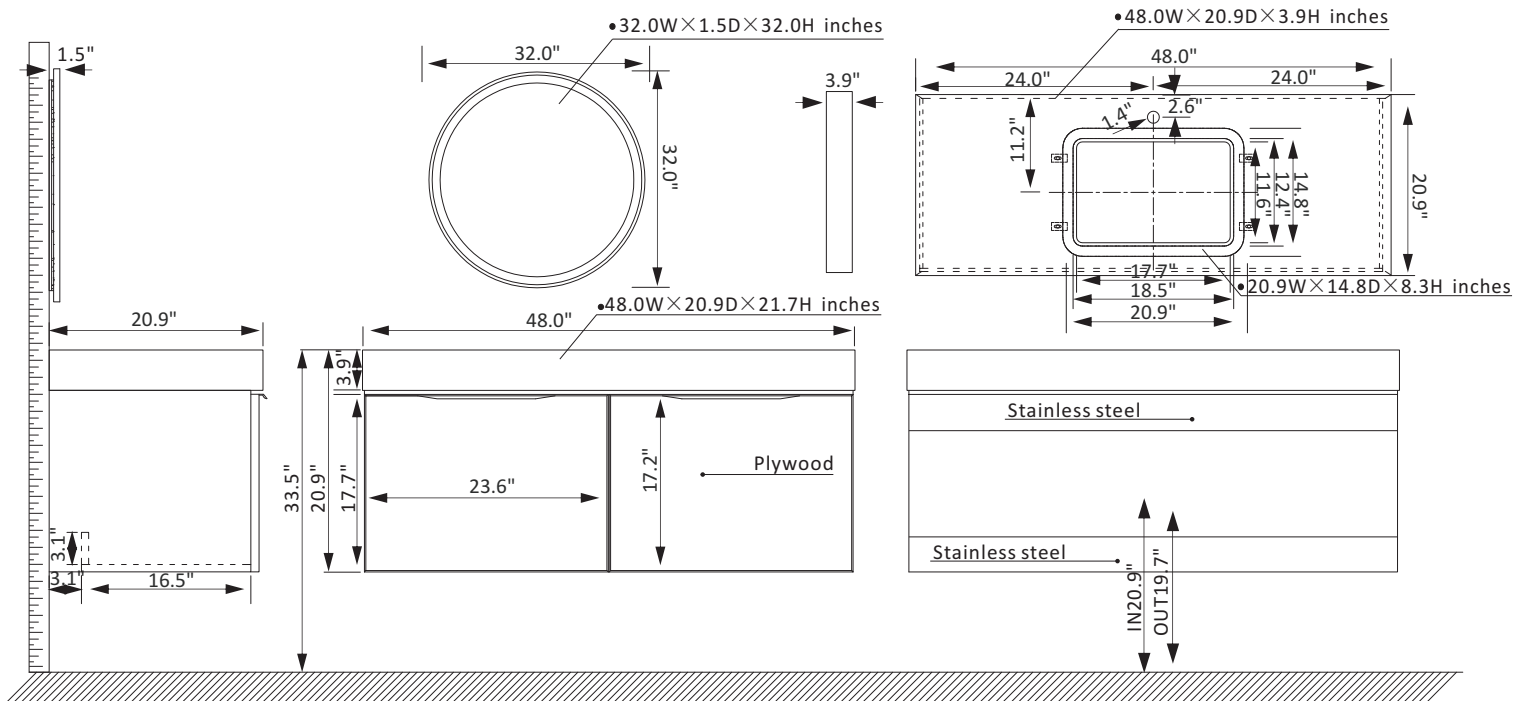

Vinnova Alicante Vanity Collection 701448-MG-SMB

Features

- Rugged stainless-steel cabinet construction with solid wood surface.
- Available in Classic Blue or Elegant Grey finish to complement your décor.
- Snow mountain-white stone top with beautiful natural veining.
- 2 soft-close, Superior quality hardware with large capacity wall with guardrail drawers to hold towels and toiletries.
- Brushed gold-finish hardware lends a touch of style and opulence.
- White rectangular ceramic undermount sink with overflow included.
- Single, circular LED mirror coordinates perfectly with vanity.
- Pre-drilled and designed for easy plumbing and faucet installation.

* Does not include faucet, drain assembly, P-trap or backsplash

VINNOVA
FASHION BATHROOM LIFE